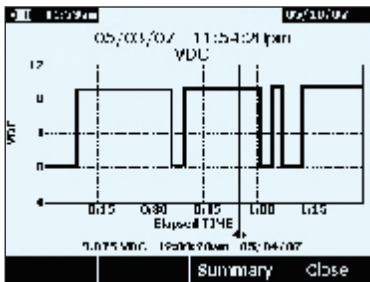

The Fluke 287 True-rms Electronics Logging Multimeter with TrendCapture quickly documents design performance and graphically displays what happened. Its unique logging and graphing capabilities mean you no longer need to download logged readings to a PC to detect a trend. The Fluke 287 packs more accuracy and convenience into a handheld multimeter than ever before.

Equipped with new functionality

- **New** – Large 50,000 count, 1/4 VGA display with white backlight. Multiple sets of measurement information can be simultaneously displayed at the same time.
- **New** – Logging function with TrendCapture. Useful for characterizing the performance of a design or for unattended monitoring while in the field. Users can review logged readings without needing a PC.
- **New** – **i** button. On board help screens for measurement functions
- **New** – Saved measurements allow you to name and recall measurements made in the field
- **New** – Multi-lingual interface

TrendCapture displays vDC logged date.

- Multiple logging sessions possible without download
- 0.025 % basic dc accuracy
- 100 kHz ac bandwidth
- Real time clock for automatic time stamping of saved readings
- True-rms ac voltage and current for accurate measurements on complex signals or non linear loads. AC bandwidth specified to 100 kHz.
- Measure up to 10 A (20 A for 30 seconds)
- 100 mF capacitance range
- Temperature function
- Relative mode to remove test lead resistance from low ohms or capacitance measurements
- Peak capture to record transients as fast as 250 μ s
- Premium test leads and alligator clips included
- Optional FlukeView forms enables you to document, store and analyze individual readings or a series of measurements, then convert them into professional-looking documents
- Optional magnetic hanger allows you to hang the meter for easy viewing while freeing your hands to focus on the job
- Limited lifetime warranty