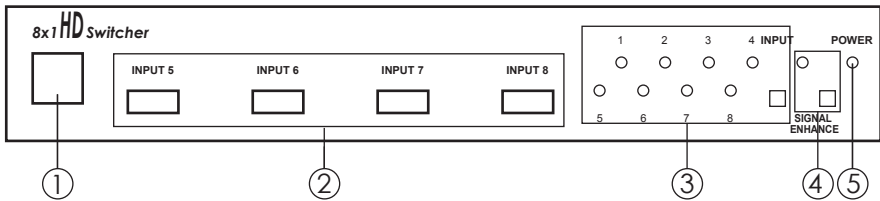

Introduction

Cypress CHDMI-81 is a high performance HDMI switcher with remote control. It allows your various HDMI sources to share one HDTV display. Simply pressing one button to select your desired HDMI source for display on the HDTV.

Features

- * HDMI 1.2, HDCP 1.1 and DVI 1.0 compliant.
- * Signal Enhancement feature allows you to improve signal quality after long distance transmission.
- * LED indicators.
- * Ideal for home theater integration.
- * Supports high resolution input:
PC: VGA, SVGA, XGA, SXGA, and UXGA (1600 x 1200)&
HDTV: 480i, 576i, 480p, 576p, 720p, 1080i, and 1080p
- * Remote control.
- * Easy to install and simple to operate.

Operation Controls and Functions

Front Panel

- 1. Remote control sensor.**
- 2. HDMI inputs:** Connect your various HDMI sources to each of the HDMI input of the unit using HDMI cables.
- 3. Input select/Indicators:** Press the " INPUT" button repeatedly to switch to your desired input source and the LED will illuminate to indicate which input source is being selected.
- 4. Signal Enhancement/Indicator:** Press the " Signal Enhance" button to turn on this feature to improve signal quality after long distance transmission. Press again to turn off. The LED will illuminate when the signal is enhanced.
- 5. Power LED Indicator:** The LED will illuminate when the power is connected.