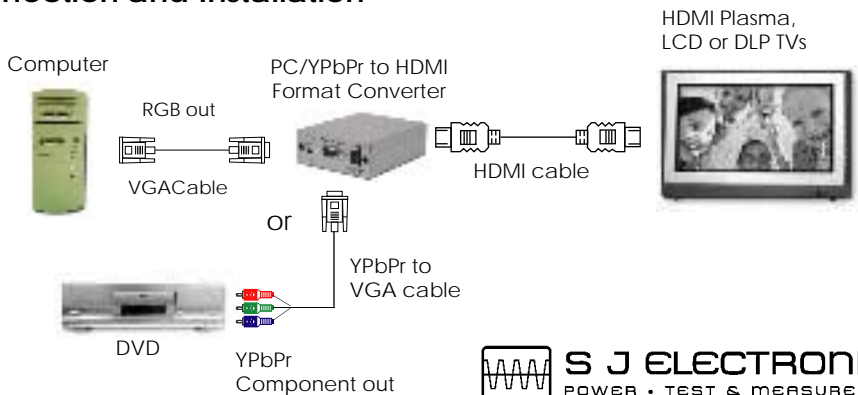

Specifications

* Video Input: HD-15 (RGBHV/YPbPr)

* Input signal:

RGB: 0.7 Vp-p 75 ohm

H + V: 3 to 5 Vp-p

or Y : 1 Vp-p 75 ohm,

Pb/Pr: 0.7 Vp-p, 75 ohm

* Audio Input: Analog audio L,R

* HDMI is compliant with HDMI 1.0

* Operation frequency: up to 165MHz

* Input/Output resolution:

PC : VGA@60、VGA@72、VGA@75、VGA@85

SVGA@60、SVGA@72、SVGA@75、SVGA@85

XGA@60、XGA@70、XGA@75、XGA@85

SXGA@60、SXGA@75、SXGA@85、UXGA@60

1152@70、1152@75、1152@85

HD : 480i@60、576i@50、480p@60、576p@50、720p@60、

720p@50、1080i@60、1080i@50、1080p@60、

1080p@50、1080p@30、1080p@25、1080p@24

* Using switch to select input format between HD/YPbPr and PC/RGBHV

* Dimension (WxHxD) : 76 * 30 * 105mm

* Power : 5V 2A Center-positive

Connection and Installation

S J ELECTRONICS
POWER • TEST & MEASUREMENT

0800 583 44 55

Tel: +44 1536 416 200

Fax: 0800 583 55 66

sales@sjelectronics.co.uk

www.sjelectronics.co.uk