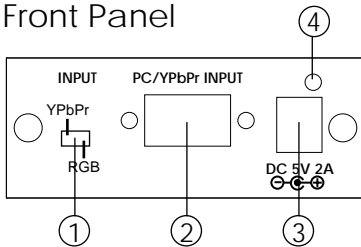

The PC/HD to HDMI format converter converts analog PC RGBHV/YPbPr and audio signal to digital HDMI format.

It allows you to connect the analog HD-15 RGBHV/YPbPr output from PC or Video equipments to the digital HDMI input of the latest HD ready plasma, LCD or DLP TV.

Its high bandwidth capability supports a wide range of PC and HDTV resolutions.

This package includes:

- One CP-261H unit.
- One switching power supply adaptor.
- One VGA to 3 RCA adaptor cable.
- User manual.

Features:

- It enables you to connect computers with analog PC output or DVDs with YPbPr output to HDMI input of HD ready plasma, LCD or DLP TV.
- You can select input format as PC/RGBHV or HD/YPbPr.
- HDMI is compliant with HDMI 1.0
- Supports up to 1600 x 1200 @ 60 for PC input and 1920 x 1080p @ 60 for HD input.

Front Panel