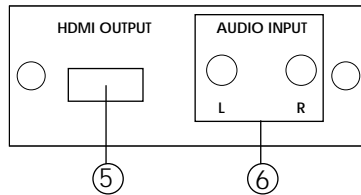

### This package includes:

- One CP-261H unit.
- One switching power supply adaptor.
- One VGA to 3 RCA adaptor cable.
- User manual.

#### 1. Input format switch:

- Set the switch to YPbPr when the output format of your source equipment is component YPbPr. Use VGA to 3 RCA adaptor cable to connect between your source equipment and the CP-261H.
- Set the switch to RGB when the output format of your source equipment is RGBHV. Use HD-15 D-Sub VGA cable to connect between your source equipment and the CP-261H.

\* Dimension (WxHxD) : 76 \* 30 \* 105mm

\* Power : 5V 2A Center-positive